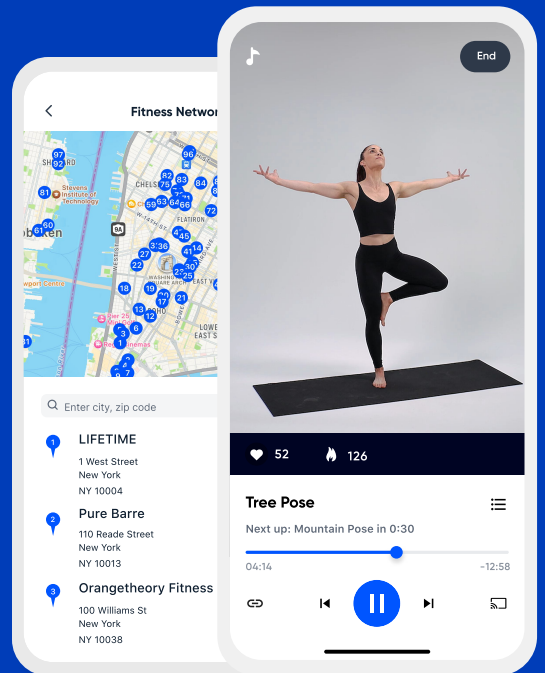

Workplace Wellness For Everyone

Aaptiv's all-in-one fitness and wellness solution meets the needs of every employee

What's included:

Extensive network of gyms and studios

One of the largest fitness networks in the industry with 19,500+ national and boutique gym and studio locations for employees to access.

On-demand and AI-powered digital workouts

10,000+ on-demand classes across 16 fitness and wellness categories. Plus adaptable, personalized digital workout plans powered by AI.

Restorative well-being content

On-demand meditation and sleep content, along with articles and recipes to support healthy eating.

Corporate wellness challenges

From walking challenges to mindfulness challenges, Aaptiv offers a library of 100+ company-wide challenges for all fitness levels.

Why Aaptiv?

Comprehensive

Complete solution for employee fitness and wellness benefits- all in one app.

Flexible

Cost-effective pricing options that can fit into any wellness budget.

Seamless

Minimal lift for HR. Aaptiv offers one-click employee sign up, comprehensive resources for launch, and sustained engagement support.