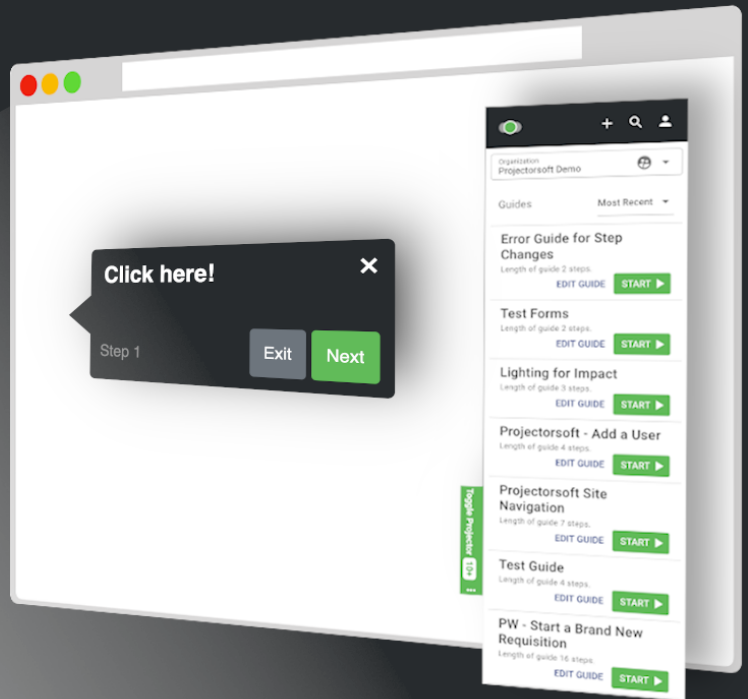

PROJECTOR

The ultimate solution for on-screen guidance & training

sage Intacct

ZYCUS
COGNITIVE PROCUREMENT

SAP Concur

coupa

THE PROBLEM

ERP and P2P systems are complicated to navigate.

Users often feel overwhelmed and confused, even after intensive training sessions. This leads to unnecessary mistakes and tasks taking longer than they should.

THE SOLUTION → PROJECTOR

With Projector®, Users can gain system confidence and independence.

Create custom and easy-to-follow step-by-step guides for each of your procedures. The directions are directly projected onto the User's screen, allowing them to fulfill their task without having to reference another source.